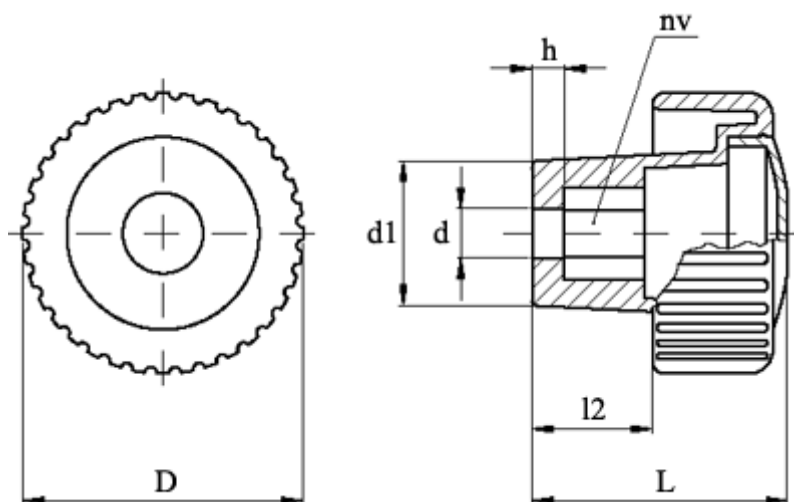

Article number: 23021388029

Description: E+G Knurled knob
MCT.70 EH-10 C9, Black centre cap

Measures

D = 70
d = 10
d1 = 30.5
h = 9
L = 71
l2 = 40
NV = 16